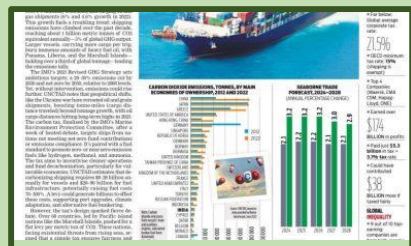

First global tax on GHG emissions