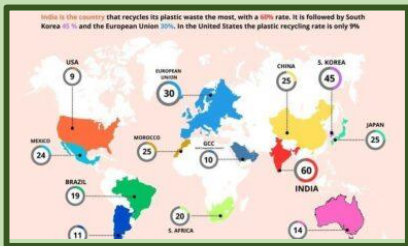

Plastic Recycling Worldwide