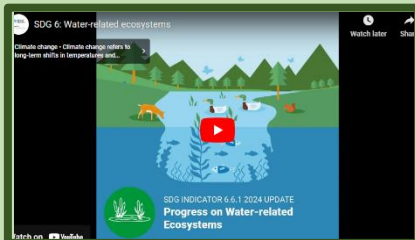

Water Related Ecosystems