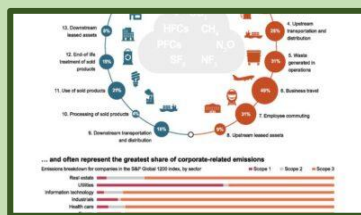

Scope 3 Emissions In A Nutshell